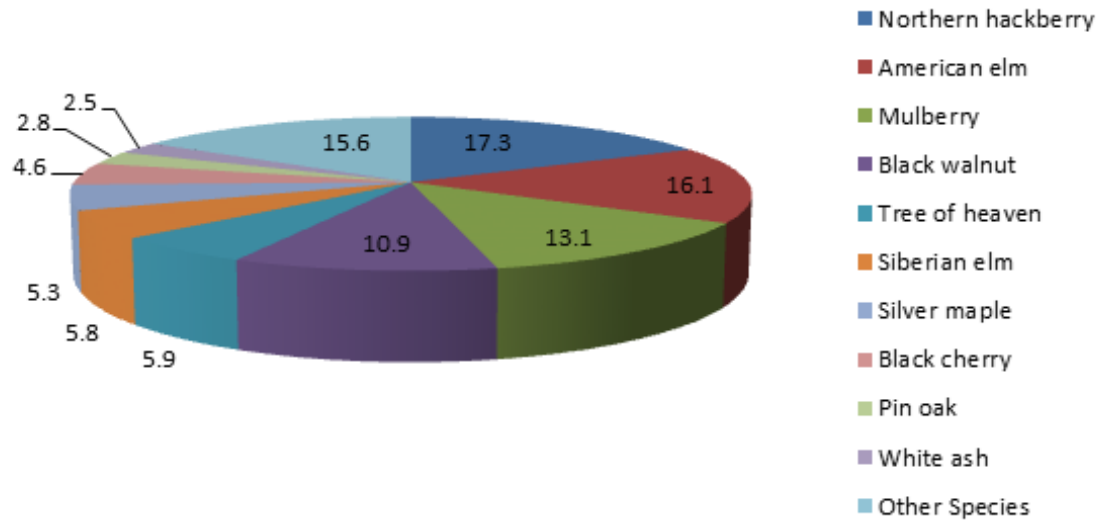

Species Distribution of Public Trees

11/25/2016

Species	Percent
Northern hackberry	17.3
American elm	16.1
Mulberry	13.1
Black walnut	10.9
Tree of heaven	5.9
Siberian elm	5.8
Silver maple	5.3
Black cherry	4.6
Pin oak	2.8
White ash	2.5
Other Species	15.6
Total	100.0